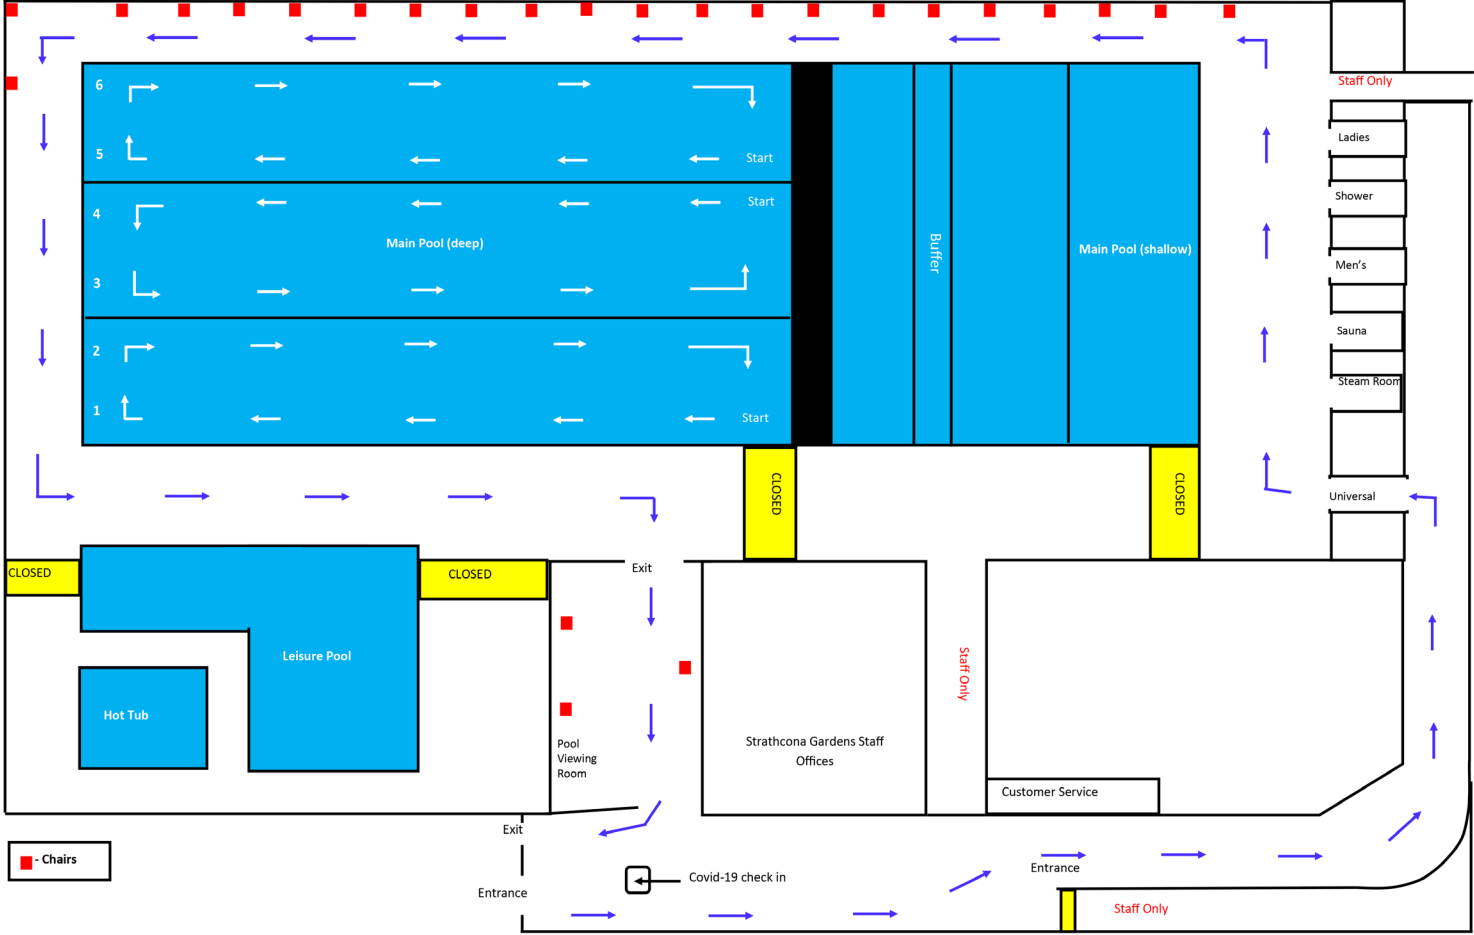

Strathcona Gardens Pool Map A

ACCESS TO THIS FACILITY - POOL Is by way of advanced registration, reservation, or booking online or by phone. No drop-in admission or access available. Our top priority is to health and safety, however by the nature of viruses like COVID-19 participation includes possible exposure to and illness from infectious diseases. While rules and personal discipline may reduce this risk, elimination is not possible. If you're inquiring about a program or service refund or credit, please email info@strathconagardens.com.